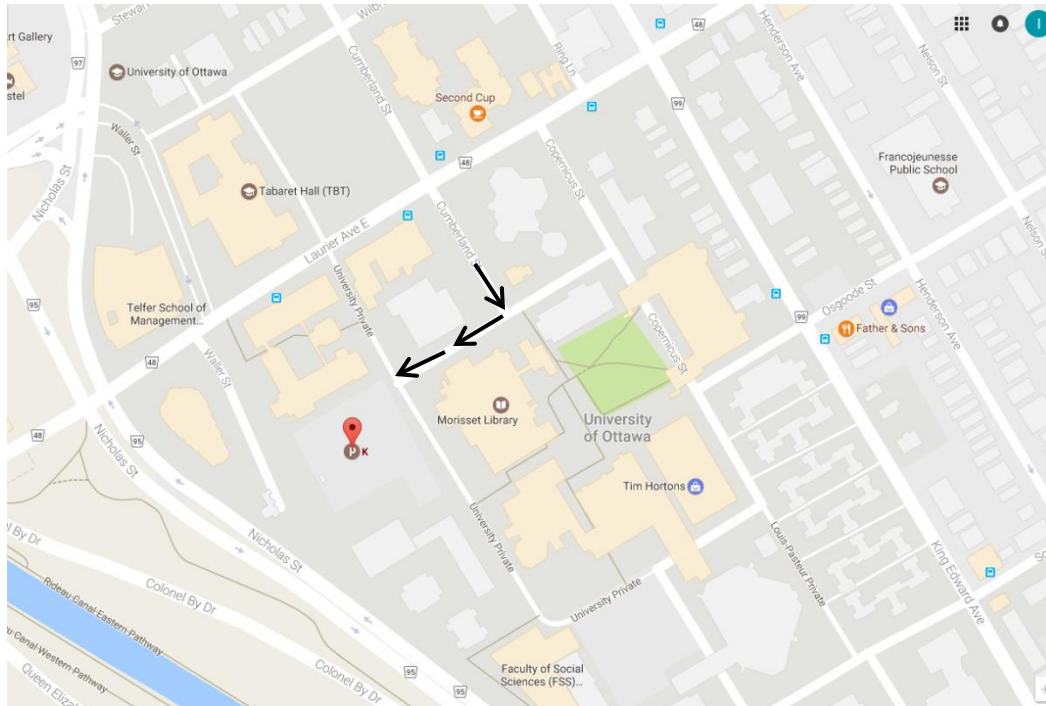

Directions to the Psychology Laboratories at the University of Ottawa

Driving directions

Please provide us with the colour and type of vehicle you will be arriving in. Our parking space is located in Parking Lot K at the University of Ottawa (beside “Le Bac à Frite” located at 56 University Private Ottawa ON K1N 6N5).

Directions to get here by foot or by bus

Your researcher will meet you in the lobby of the Faculty of Social Sciences building (FSS) located at 120 University Pvt at the University of Ottawa.

Directions from Laurier Station :

From the station, walk east on Laurier St (towards the main part of campus). Past Tabaret Hall, there is a set of stoplights. These lights mark the entrance to University Pvt, which is a pedestrian walkway through campus. Walk straight down the pedestrian walkway and into the glass building directly in front of you (FSS). Your experimenter will meet you in the lobby.

If you have any problems, please call your experimenter.

Intersection from the Westbound side of Laurier Station.

Head east on Laurier towards the traffic lights.

Entrance to University Private pedestrian walkway.